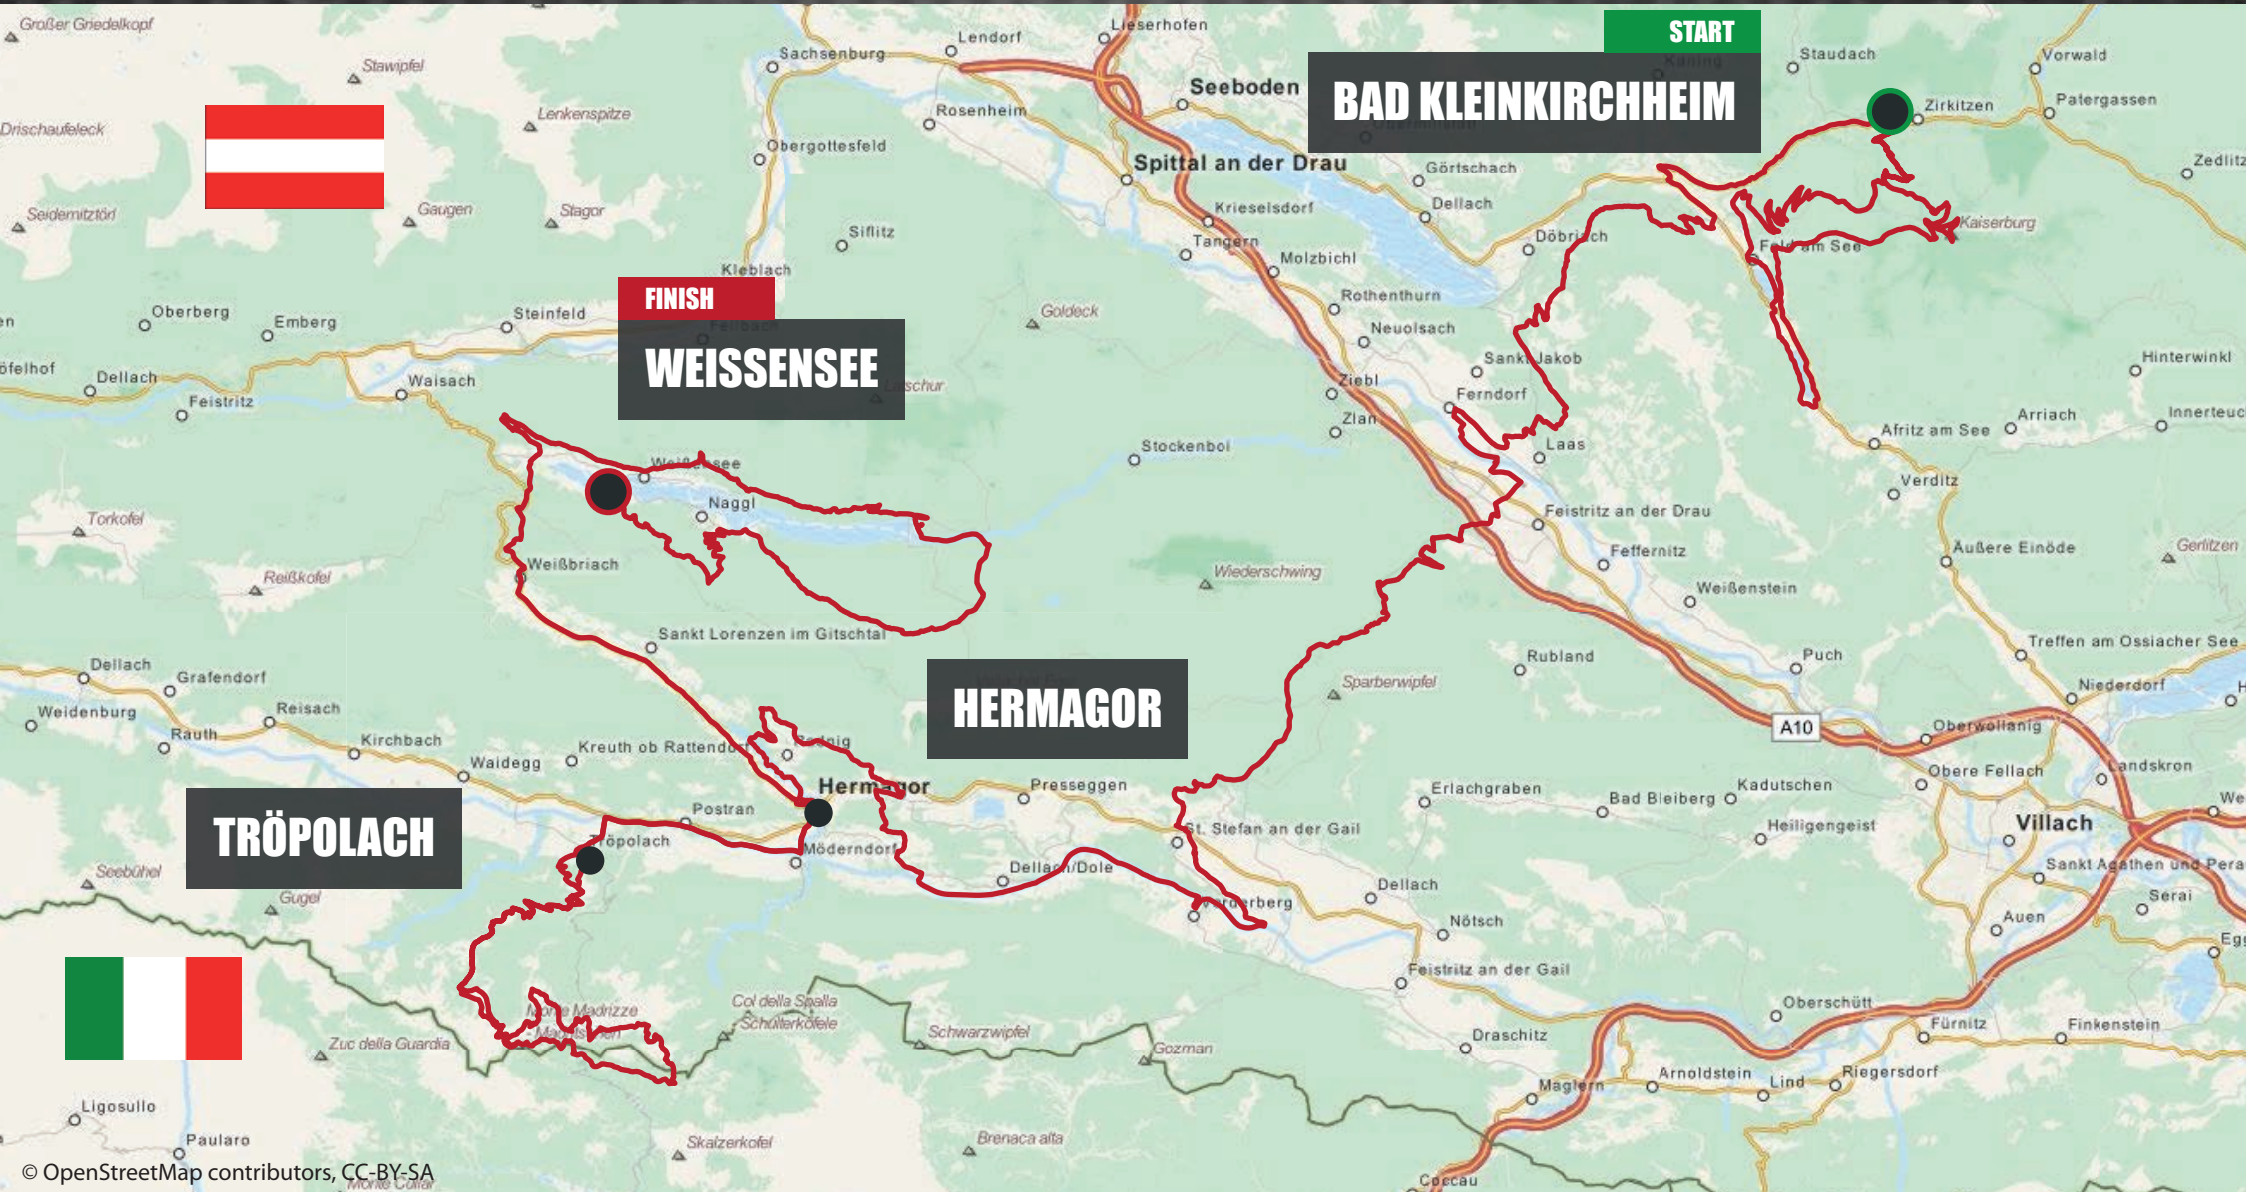

# ENTIRE ROUTE BAD KLEINKIRCHHEIM - WEISSENSEE

© OpenStreetMap contributors, CC-BY-SA